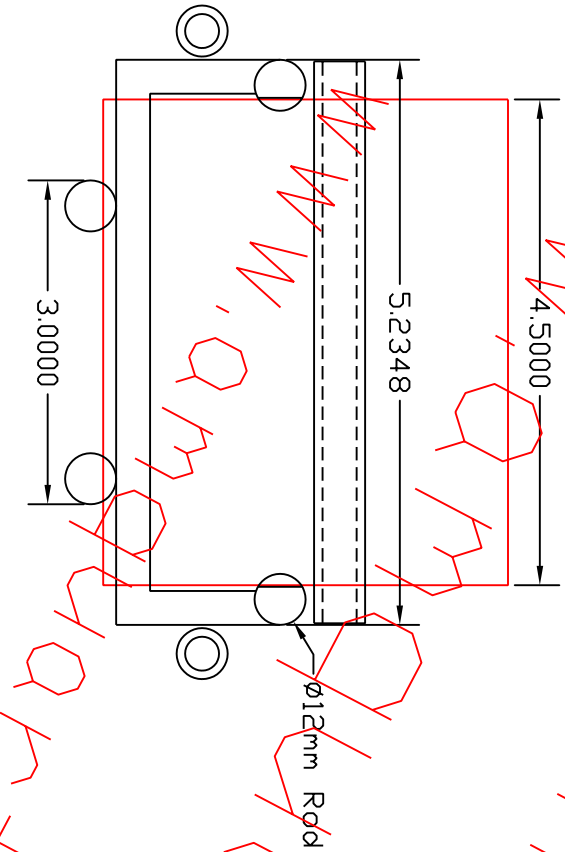

REVISIONS				
ZONE	REV	DESCRIPTION	DATE	APPROVED

All dimensions in inches unless otherwise noted.

4.5" Wafer Boat

A.M. Quartz Corporation
 2400 Alabama Dr., Glinesville, TX 75240
 Tel:(940)612-1011 Fax:(940)612-7014

www.amquartz.com

Drawn By	Material	Semiconductor Grade	Scale	Date	Sheet	REV