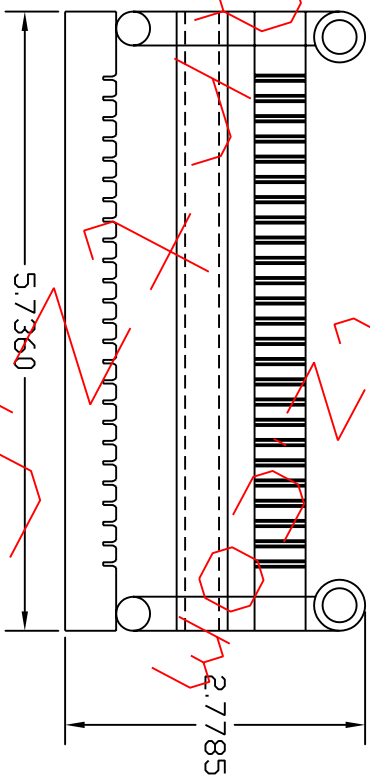

REVISIONS				
ZONE	REV	DESCRIPTION	DATE	APPROVED

All dimensions in inches unless otherwise noted.

4.5" Wafer Boat

A.M. Quartz Corporation
 2400 Alabama Dr., Glinesville, TX 75240
 Tel:(940)612-1011 Fax:(940)612-7014

www.amquartz.com

Drawn By	Material	Semiconductor Grade	Scale	Date	Sheet	REV