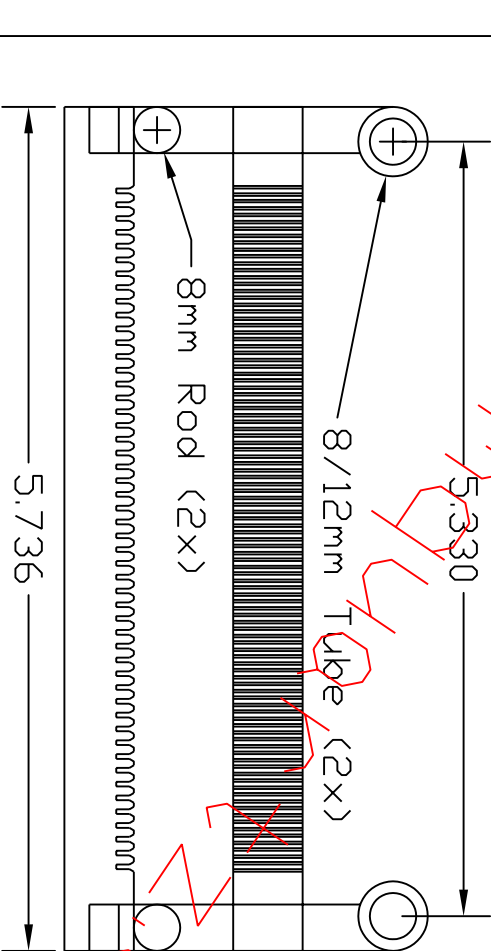

REVISIONS				
ZONE	REV	DESCRIPTION	DATE	APPROVED

www.amquartz.com

All dimensions in inches unless otherwise noted.

A.M. Quartz Corporation
2400 Atchafalaya Dr., Gonzales, TX 76240
Tel:(940)612-1011 Fax:(940)612-1014

4" Medium Profile Quartz Wafer Carrier

Drawn By I. Gonzalez

SIZE DWG NO. Date 7/3/01 Sheet REV