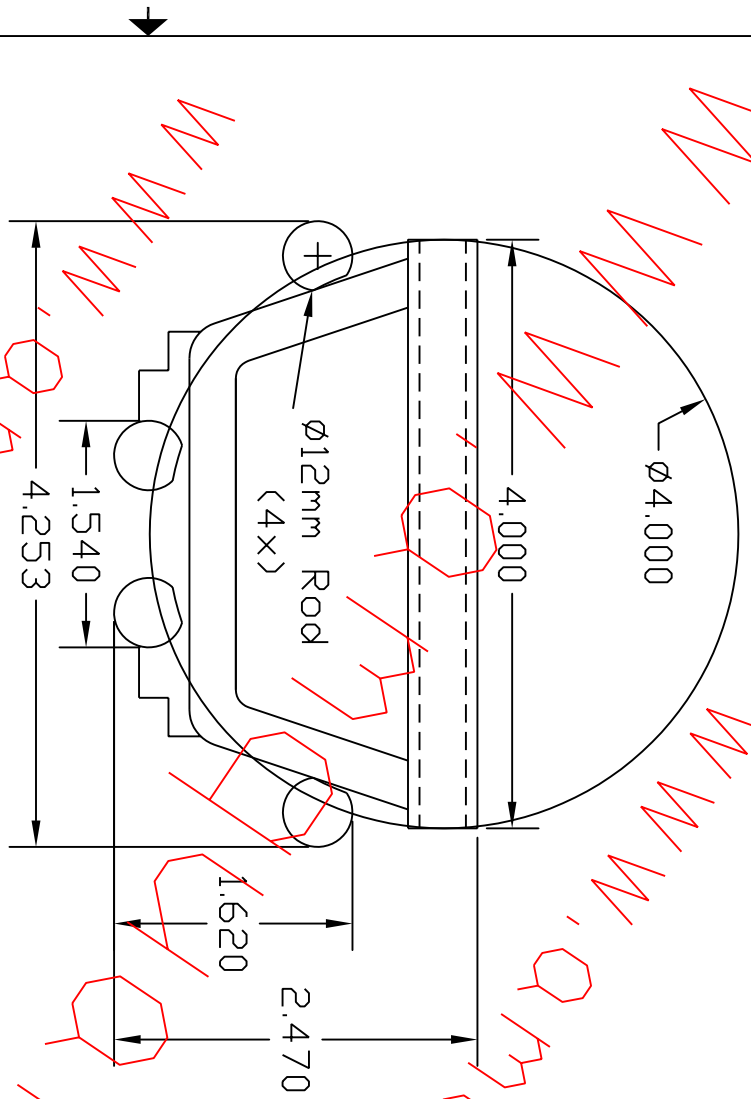

REVISIONS				
ZONE	REV	DESCRIPTION	DATE	APPROVED

www.amquartz.com

All dimensions in inches unless otherwise noted.

A.M. Quartz Corporation
2400 Atchafalaya Dr., Gonzales, TX 76240
Tel:(940)612-1011 Fax:(940)612-1014

4" Medium Profile Quartz Wafer Carrier

Drawn By I. Gonzalez

SIZE DWG NO. Date 7/3/01 Sheet REV