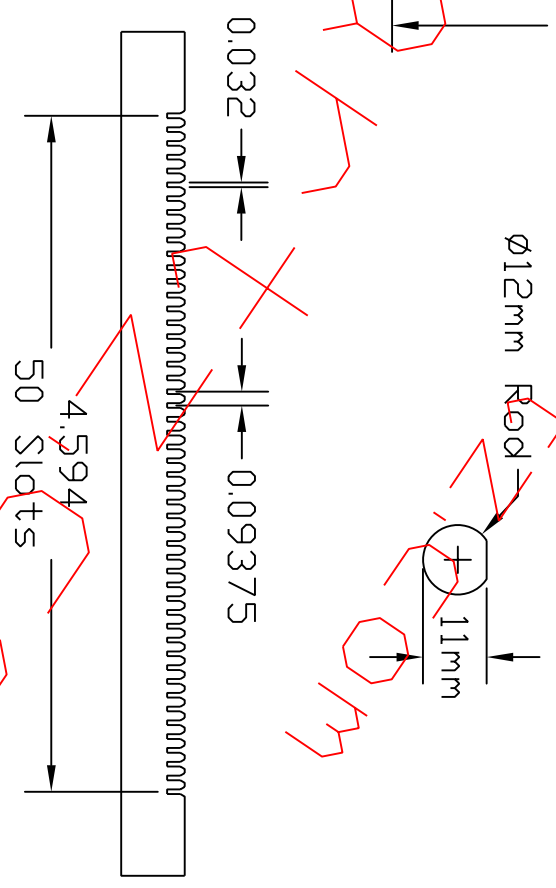

REVISIONS				
ZONE	REV	DESCRIPTION	DATE	APPROVED

www.amquartz.com

All dimensions in inches unless otherwise noted.

A.M. Quartz Corporation
2400 Atchafalaya Dr., Gonzales, TX 76240
Tel:(940)612-1011 Fax:(940)612-1014

4" Medium Profile Quartz Wafer Carrier

Drawn By I. Gonzalez

SIZE DWG NO. Date 7/3/01 Sheet REV